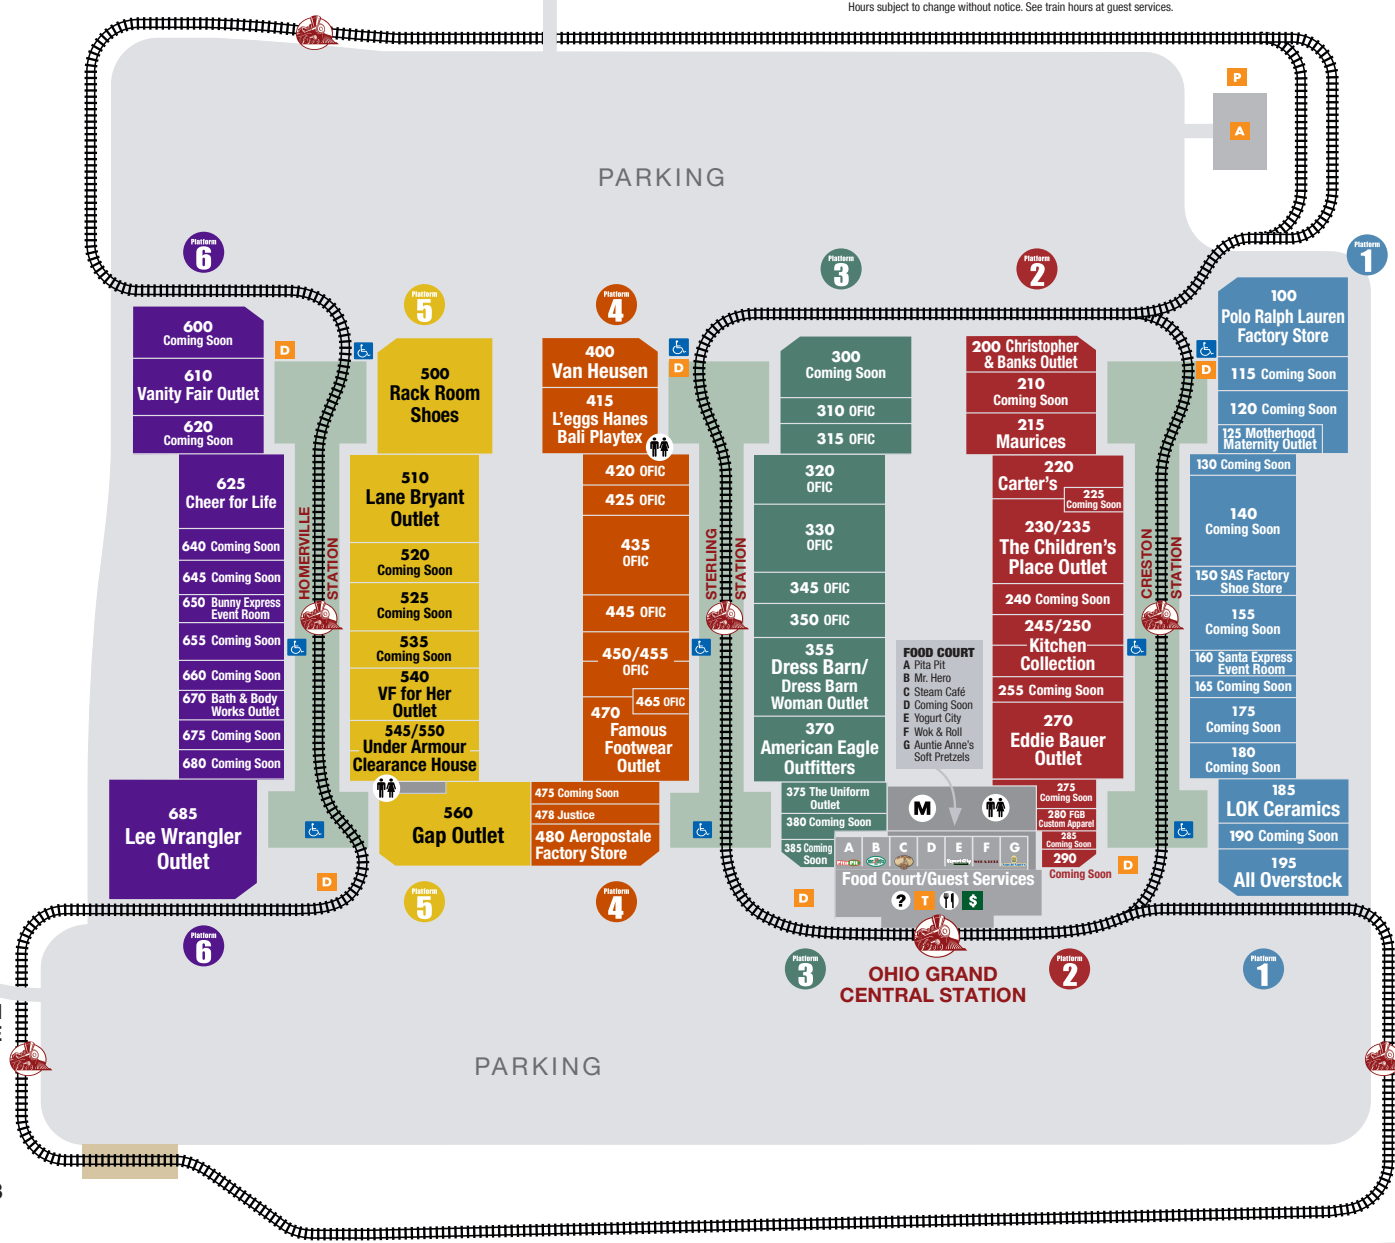

White Road

OHIO STATION OUTLETS HOURS

Monday-Saturday: 10a.m.-9p.m.

Sunday: 11a.m.-6p.m.

NORTH ENTRANCE

Train Station

Train Ride Track

Train Tickets

Directory

Amphitheater

Playground

Accessible

ATM

Rest Rooms

Food Court

Guest Services

Management

To South Entrance

Willow Road

Steizer Drive

Orrin Drive

SOUTH ENTRANCE

Avon Lake Rd/OH-83
EXIT 204

PARKING

PARKING

RT. 83 - Avon Lake Road

RT. 83 - Avon Lake Road

9911 Avon Lake Road
Burbank, Ohio 44214

330.948.1239
www.OhioStationOutlets.com